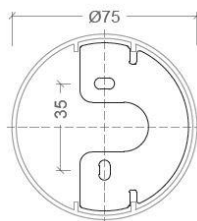

Colours

white/white

white/gold

black/black

black/gold

MOUNTING DIMENSIONS

FIXTURE DIMENSIONS

DLS LIGHTING

www.dlslighting.com

***DLS**
LIGHTING

CLIPPO S 2700K

SPECIFICATIONS

MOUNTING		CEILING / WALL
POWER	[W]	9,3
LAMP		built-in LED
LUMINOUS FLUX*	[lm]	1100
LIGHT COLOUR	[K]	2700
CRI		>90
BEAM ANGLE	[°]	34 (default)
AVERAGE LIFETIME	[h]	L80/B50.000
LUMINOUS EFFICACY	[lm/W]	118
POWER SUPPLY	[V] [A]	220-240V AC 50/60 Hz
LED-DRIVER		INCLUDED
DIMMING		PHASE DIM
THROUGH-WIRING		YES
MATERIAL		ALUMINUM
INGRESS PROTECTION		IP20
PROTECTION CLASS		I
NET WEIGHT	[kg]	0,48
GROSS WEIGHT	[kg]	0,50
COLOUR (HOUSING)		WHITE ~RAL9003
COLOUR (HOUSING)		BLACK ~RAL9005

LIGHT DISTRIBUTION

34°

*Luminous flux values are nominal LED data at a operating temperature of 25° C

OPTIONS / OPTIONAL ACCESSORIES

REFLECTOR	[°]	24 / 48
HONEY COMB LOUVER		BLACK
ANTI GLARE RING		GOLD
MOUNTING PLATE		FOR Ø 68 JUNCTION BOXES
DIMMING		DALI (DRIVER EXTERNAL)