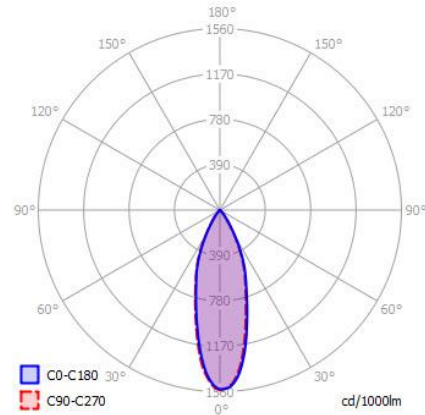

CLIPPO S DIM TO WARM

SPECIFICATIONS

MOUNTING		CEILING / WALL
POWER	[W]	9,5
LAMP		built-in LED
LUMINOUS FLUX*	[lm]	45-915
LIGHT COLOUR	[K]	1910-3000
CRI		>90
BEAM ANGLE	[°]	34 (default)
AVERAGE LIFETIME	[h]	L80/B50.000
LUMINOUS EFFICACY	[lm/W]	96
POWER SUPPLY	[V] [A]	220-240V AC 50/60 Hz
LED-DRIVER		INCLUDED
DIMMING		PHASE DIM
THROUGH-WIRING		YES
MATERIAL		ALUMINUM
INGRESS PROTECTION		IP20
PROTECTION CLASS		I
NET WEIGHT	[kg]	0,48
GROSS WEIGHT	[kg]	0,50
COLOUR (HOUSING)		WHITE ~RAL9003
COLOUR (HOUSING)		BLACK ~RAL9005

LIGHT DISTRIBUTION

34°

*Luminous flux values are nominal LED data at a operating temperature of 25° C

OPTIONS / OPTIONAL ACCESSORIES

REFLECTOR	[°]	24 / 48
HONEY COMB LOUVER		BLACK
ANTI GLARE RING		GOLD
MOUNTING PLATE		FOR Ø 68 JUNCTION BOXES
DIMMING		DALI (DRIVER EXTERNAL)

www.dlslighting.com

***DLS**
LIGHTING

CLIPPO S 2700K

SPECIFICATIONS

MOUNTING		CEILING / WALL
POWER	[W]	9,3
LAMP		built-in LED
LUMINOUS FLUX*	[lm]	1100
LIGHT COLOUR	[K]	2700
CRI		>90
BEAM ANGLE	[°]	34 (default)
AVERAGE LIFETIME	[h]	L80/B50.000
LUMINOUS EFFICACY	[lm/W]	118
POWER SUPPLY	[V] [A]	220-240V AC 50/60 Hz
LED-DRIVER		INCLUDED
DIMMING		PHASE DIM
THROUGH-WIRING		YES
MATERIAL		ALUMINUM
INGRESS PROTECTION		IP20
PROTECTION CLASS		I
NET WEIGHT	[kg]	0,48
GROSS WEIGHT	[kg]	0,50
COLOUR (HOUSING)		WHITE ~RAL9003
COLOUR (HOUSING)		BLACK ~RAL9005