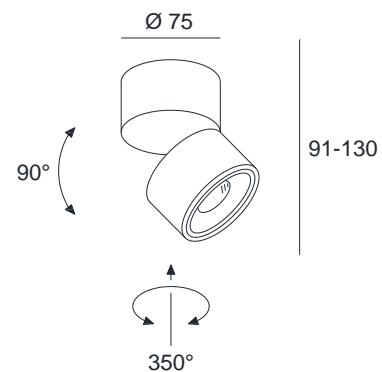

CLIPPO S DIM TO WARM

SPECIFICATIONS

MOUNTING		CEILING / WALL
POWER	[W]	9,5
LAMP		built-in LED
LUMINOUS FLUX*	[lm]	45-915
LIGHT COLOUR	[K]	1910-3000
CRI		>90
BEAM ANGLE	[°]	34 (default)
AVERAGE LIFETIME	[h]	L80/B50.000
LUMINOUS EFFICACY	[lm/W]	96
POWER SUPPLY	[V] [A]	220-240V AC 50/60 Hz
LED-DRIVER		INCLUDED
DIMMING		PHASE DIM
THROUGH-WIRING		YES
MATERIAL		ALUMINUM
INGRESS PROTECTION		IP20
PROTECTION CLASS		I
NET WEIGHT	[kg]	0,48
GROSS WEIGHT	[kg]	0,50
COLOUR (HOUSING)		WHITE ~RAL9003
COLOUR (HOUSING)		BLACK ~RAL9005

LIGHT DISTRIBUTION

34°

*Luminous flux values are nominal LED data at a operating temperature of 25° C

OPTIONS / OPTIONAL ACCESSORIES

REFLECTOR	[°]	24 / 48
HONEY COMB LOUVER		BLACK
ANTI GLARE RING		GOLD
MOUNTING PLATE		FOR Ø 68 JUNCTION BOXES
DIMMING		DALI (DRIVER EXTERNAL)

Colours

white/white

white/gold

black/black

black/gold

MOUNTING DIMENSIONS

FIXTURE DIMENSIONS

DLS LIGHTING

www.dlslighting.com

***DLS**
LIGHTING

CLIPPO S 2700K

SPECIFICATIONS

MOUNTING		CEILING / WALL
POWER	[W]	9,3
LAMP		built-in LED
LUMINOUS FLUX*	[lm]	1100
LIGHT COLOUR	[K]	2700
CRI		>90
BEAM ANGLE	[°]	34 (default)
AVERAGE LIFETIME	[h]	L80/B50.000
LUMINOUS EFFICACY	[lm/W]	118
POWER SUPPLY	[V] [A]	220-240V AC 50/60 Hz
LED-DRIVER		INCLUDED
DIMMING		PHASE DIM
THROUGH-WIRING		YES
MATERIAL		ALUMINUM
INGRESS PROTECTION		IP20
PROTECTION CLASS		I
NET WEIGHT	[kg]	0,48
GROSS WEIGHT	[kg]	0,50
COLOUR (HOUSING)		WHITE ~RAL9003
COLOUR (HOUSING)		BLACK ~RAL9005