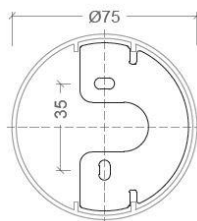

CLIPPO S DIM TO WARM

SPECIFICATIONS

MOUNTING		CEILING / WALL
POWER	[W]	9,5
LAMP		built-in LED
LUMINOUS FLUX*	[lm]	45-915
LIGHT COLOUR	[K]	1910-3000
CRI		>90
BEAM ANGLE	[°]	34 (default)
AVERAGE LIFETIME	[h]	L80/B50.000
LUMINOUS EFFICACY	[lm/W]	96
POWER SUPPLY	[V] [A]	220-240V AC 50/60 Hz
LED-DRIVER		INCLUDED
DIMMING		PHASE DIM
THROUGH-WIRING		YES
MATERIAL		ALUMINUM
INGRESS PROTECTION		IP20
PROTECTION CLASS		I
NET WEIGHT	[kg]	0,48
GROSS WEIGHT	[kg]	0,50
COLOUR (HOUSING)		WHITE ~RAL9003
COLOUR (HOUSING)		BLACK ~RAL9005

Colours

white/white

white/gold

black/black

black/gold

MOUNTING DIMENSIONS

FIXTURE DIMENSIONS

DLS LIGHTING

www.dlslighting.com

***DLS**
LIGHTING

CLIPPO S 2700K

SPECIFICATIONS

MOUNTING		CEILING / WALL
POWER	[W]	9,3
LAMP		built-in LED
LUMINOUS FLUX*	[lm]	1100
LIGHT COLOUR	[K]	2700
CRI		>90
BEAM ANGLE	[°]	34 (default)
AVERAGE LIFETIME	[h]	L80/B50.000
LUMINOUS EFFICACY	[lm/W]	118
POWER SUPPLY	[V] [A]	220-240V AC 50/60 Hz
LED-DRIVER		INCLUDED
DIMMING		PHASE DIM
THROUGH-WIRING		YES
MATERIAL		ALUMINUM
INGRESS PROTECTION		IP20
PROTECTION CLASS		I
NET WEIGHT	[kg]	0,48
GROSS WEIGHT	[kg]	0,50
COLOUR (HOUSING)		WHITE ~RAL9003
COLOUR (HOUSING)		BLACK ~RAL9005