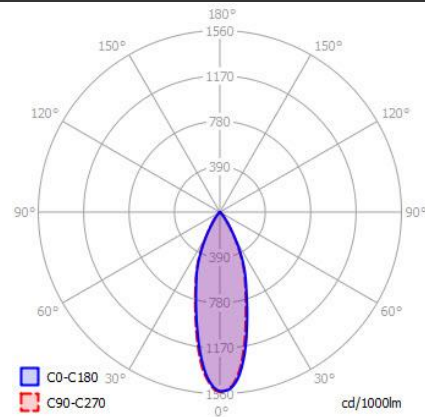

LIGHT DISTRIBUTION

34°

*Luminous flux values are nominal LED data at a operating temperature of 25° C

OPTIONS / OPTIONAL ACCESSORIES

REFLECTOR	[°]	24 / 48
HONEY COMB LOUVER		BLACK
ANTI GLARE RING		GOLD
MOUNTING PLATE		FOR Ø 68 JUNCTION BOXES
DIMMING		DALI (DRIVER EXTERNAL)