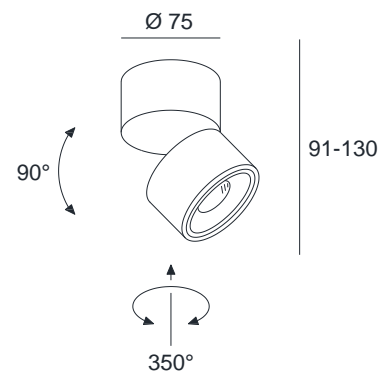

CLIPPO S DIM TO WARM

SPECIFICATIONS

MOUNTING		CEILING / WALL
POWER	[W]	9,5
LAMP		built-in LED
LUMINOUS FLUX*	[lm]	45-915
LIGHT COLOUR	[K]	1910-3000
CRI		>90
BEAM ANGLE	[°]	34 (default)
AVERAGE LIFETIME	[h]	L80/B50.000
LUMINOUS EFFICACY	[lm/W]	96
POWER SUPPLY	[V] [A]	220-240V AC 50/60 Hz
LED-DRIVER		INCLUDED
DIMMING		PHASE DIM
THROUGH-WIRING		YES
MATERIAL		ALUMINUM
INGRESS PROTECTION		IP20
PROTECTION CLASS		I
NET WEIGHT	[kg]	0,48
GROSS WEIGHT	[kg]	0,50
COLOUR (HOUSING)		WHITE ~RAL9003
COLOUR (HOUSING)		BLACK ~RAL9005

www.dlslighting.com

***DLS**
LIGHTING

CLIPPO S 2700K

SPECIFICATIONS

MOUNTING		CEILING / WALL
POWER	[W]	9,3
LAMP		built-in LED
LUMINOUS FLUX*	[lm]	1100
LIGHT COLOUR	[K]	2700
CRI		>90
BEAM ANGLE	[°]	34 (default)
AVERAGE LIFETIME	[h]	L80/B50.000
LUMINOUS EFFICACY	[lm/W]	118
POWER SUPPLY	[V] [A]	220-240V AC 50/60 Hz
LED-DRIVER		INCLUDED
DIMMING		PHASE DIM
THROUGH-WIRING		YES
MATERIAL		ALUMINUM
INGRESS PROTECTION		IP20
PROTECTION CLASS		I
NET WEIGHT	[kg]	0,48
GROSS WEIGHT	[kg]	0,50
COLOUR (HOUSING)		WHITE ~RAL9003
COLOUR (HOUSING)		BLACK ~RAL9005

LIGHT DISTRIBUTION

34°

*Luminous flux values are nominal LED data at a operating temperature of 25° C

OPTIONS / OPTIONAL ACCESSORIES

REFLECTOR	[°]	24 / 48
HONEY COMB LOUVER		BLACK
ANTI GLARE RING		GOLD
MOUNTING PLATE		FOR Ø 68 JUNCTION BOXES
DIMMING		DALI (DRIVER EXTERNAL)

Colours

white/white

white/gold

black/black

black/gold

MOUNTING DIMENSIONS

FIXTURE DIMENSIONS

DLS LIGHTING